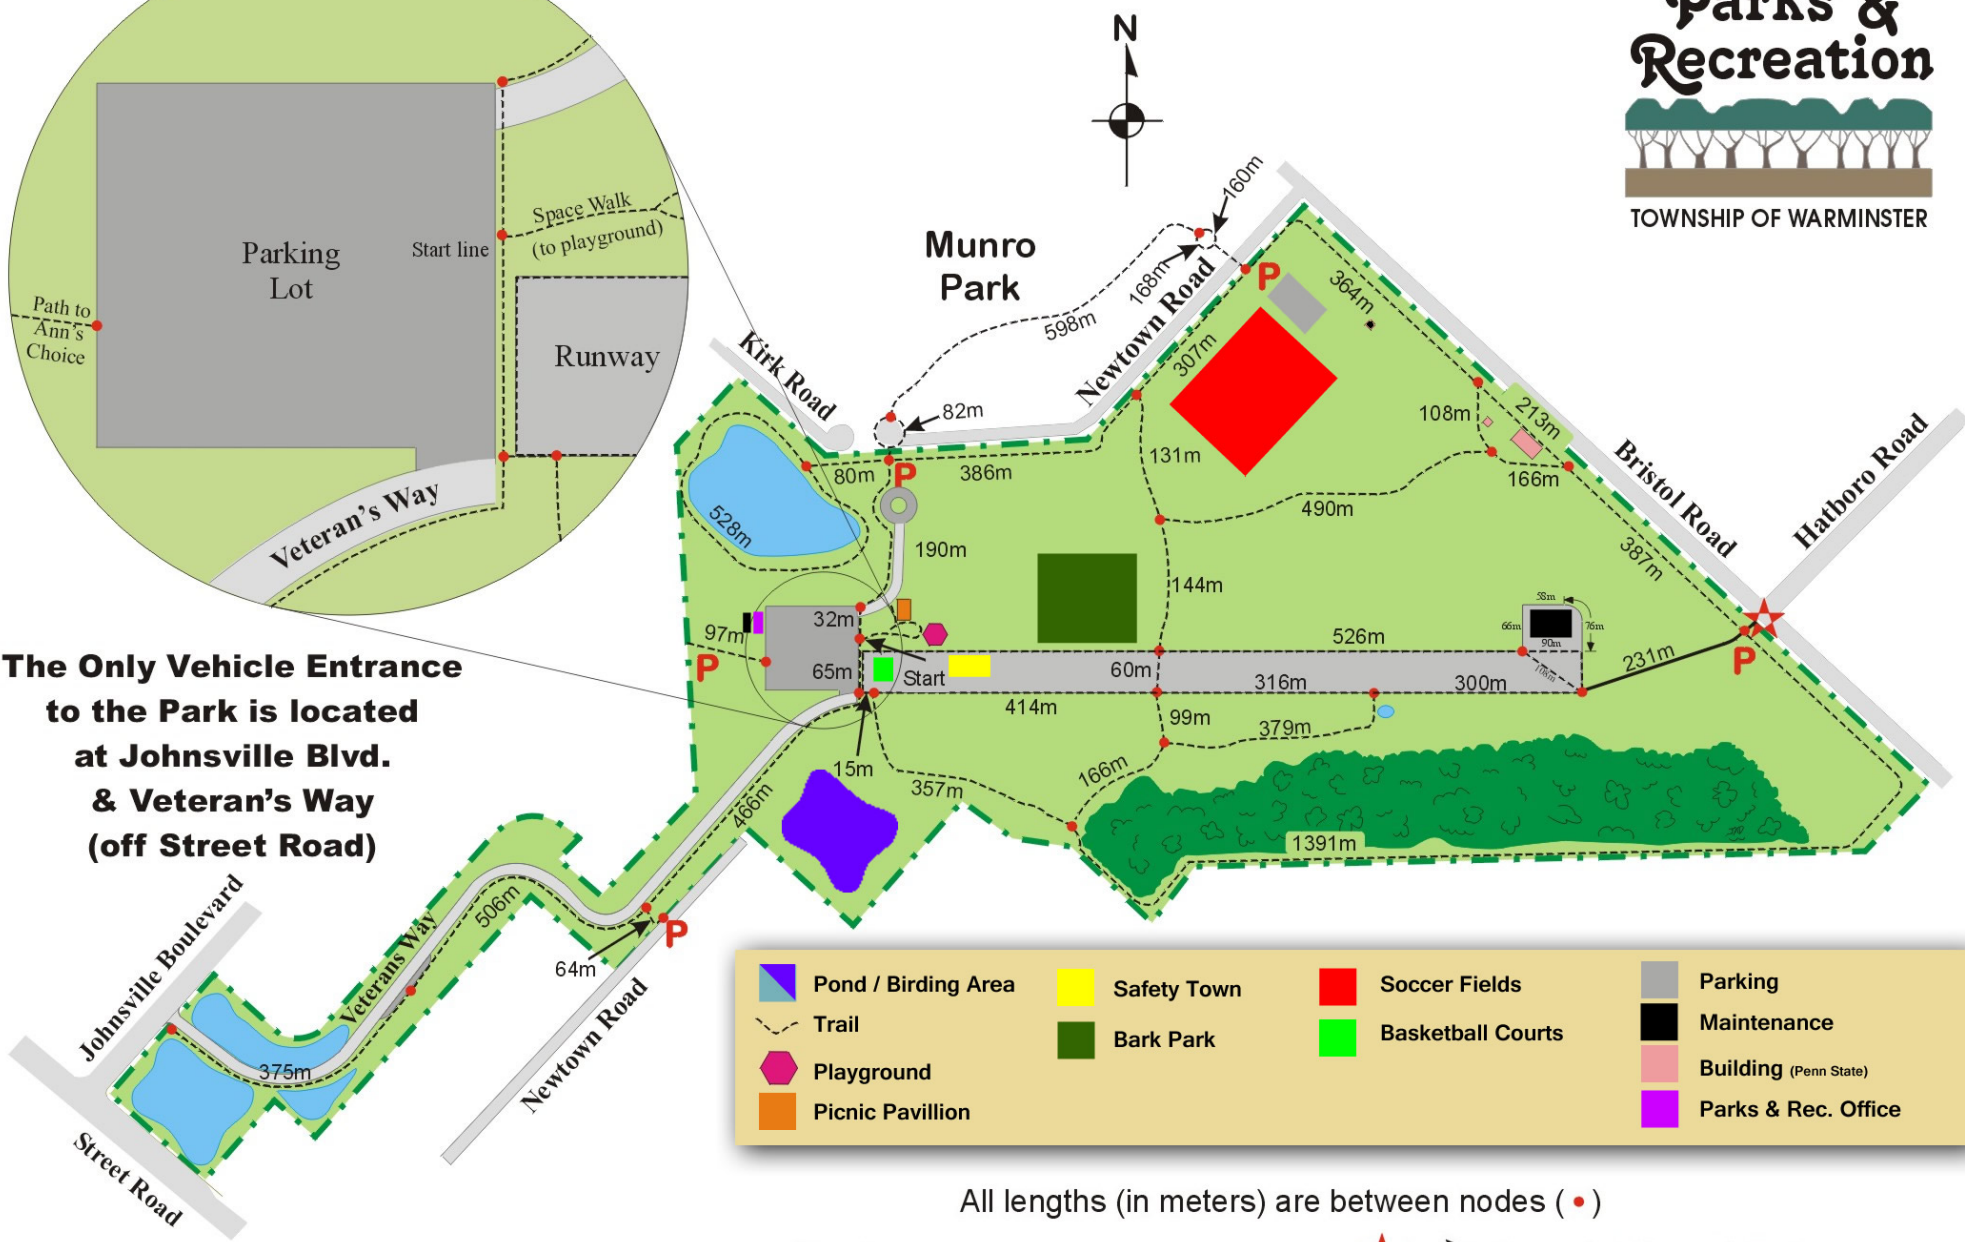

**The Only Vehicle Entrance to the Park is located at Johnsville Blvd. & Veteran's Way (off Street Road)**

	Pond / Birding Area		Safety Town		Soccer Fields		Parking
	Trail		Bark Park		Basketball Courts		Maintenance
	Playground						Building (Penn State)
	Picnic Pavillion						Parks & Rec. Office

All lengths (in meters) are between nodes (•)

**P** → Pedestrian access      **★** → Special Event Entrance

# Warminster Community Park